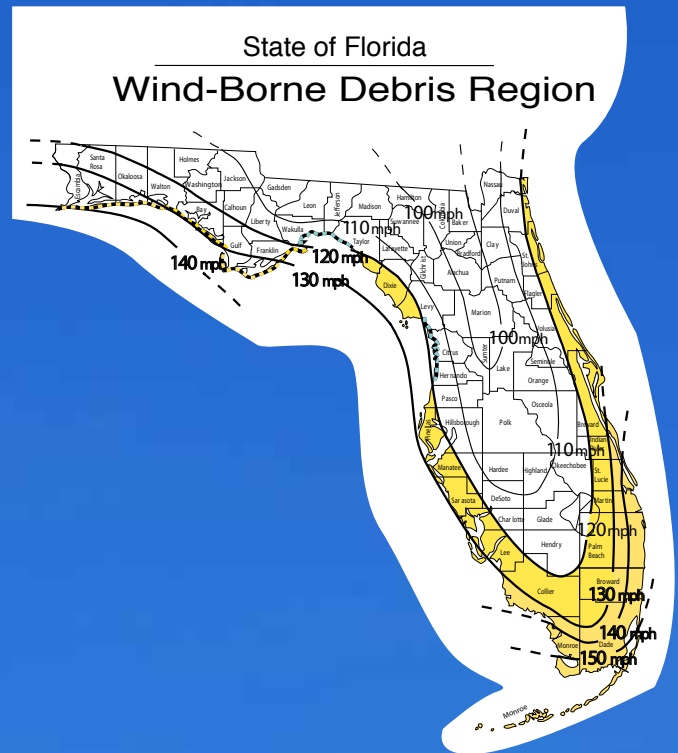

RSL Hurricane Impact Doorglass

Storm Protection and Beauty

Features and Benefits

- Missile impact tested and approved!
- Attractive vinyl cap covers screws (no plugs)
- Meets High Velocity Hurricane Zone codes for Florida and other coastal areas (Florida HVHZ Building Approval #15419 - www.floridabuilding.org)
- Eliminates the need for hurricane shutters
- Easy to paint or stain
- Added value of noise reduction using laminated glass
- Covered by an unmatched lifetime warranty